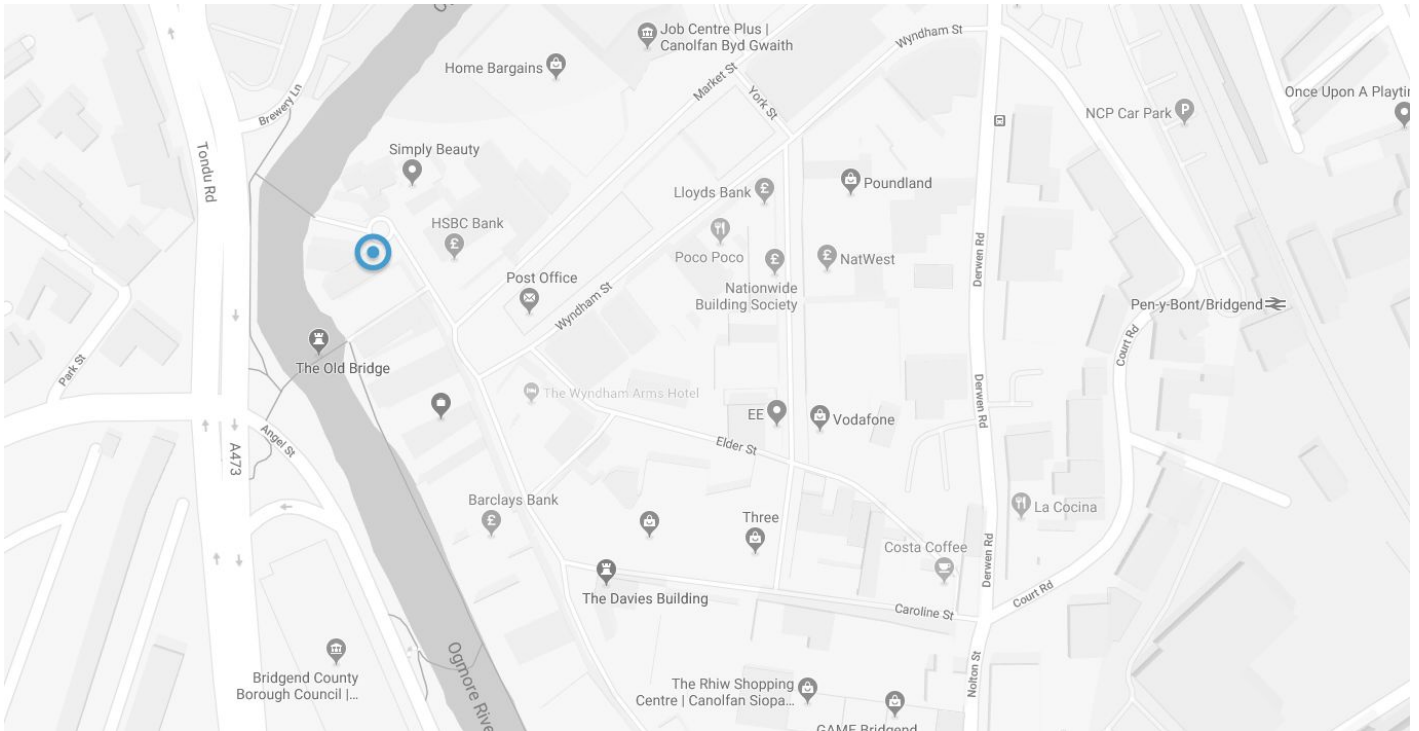

## Visit Us

### Driving directions

*From the East approx. 35 minutes*

- Follow M4 to junction 36 and exit onto A4061
- Follow A4061 to Tondur Road over the Ogmore River
- From Tondur Road exit onto Angel Street and head towards Water Street multi-storey car park

*From the West approx. 45 minutes*

- Follow M4 to junction 36 and exit onto A4061 (Sarn)
- Follow A4061 to Tondur Road over the Ogmore River

- From Tondu Road exit onto Angel Street and head towards Water Street multi-storey car park

## Walking directions

- From the train station head towards Station Hill and follow the road down to the right
- At the bottom of Station Hill cross straight over Derwen Road and it's a straight walk along Wyndham Street